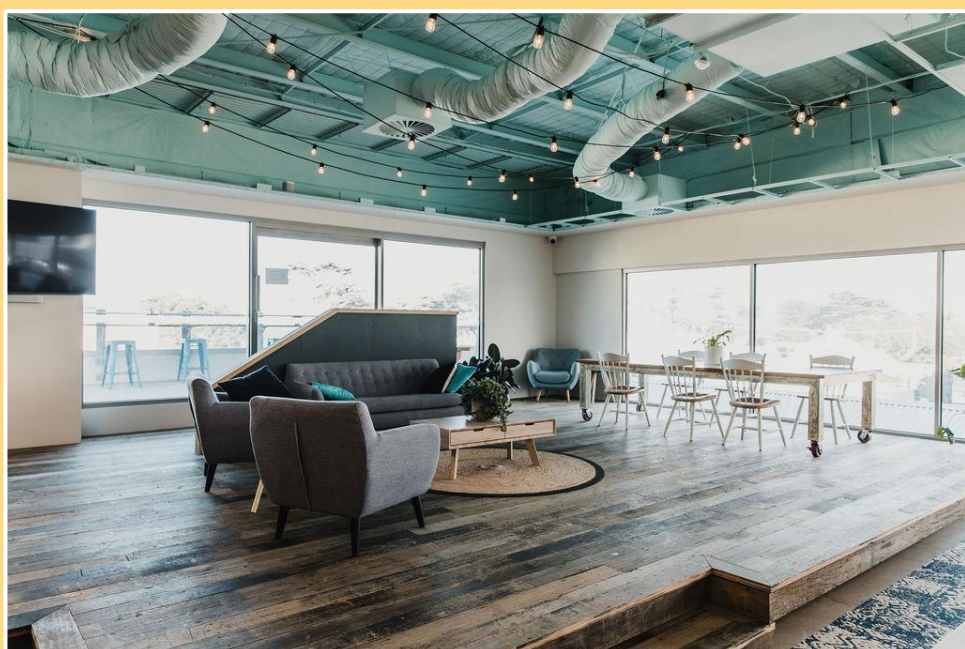

EVENTS

Pricing and Images

	Format #1 (50)	Format #2 (125)	Additional Information
Half Day	$300	$600	4 hours use
Full Day	$500	$1,000	8 hours use
To receive more details on event format and inclusions, please contact us here			
Event hosts must supply all relevant permits, licenses and insurances relating to their event that are outside of event space use.			

All prices INC GST.